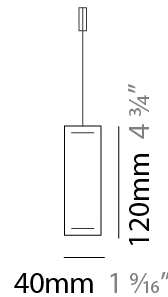

PROJECT
TYPE
SPECIFIER
QUANTITY
DATE

LED120 SUSPENSION

D71024-

base number   Color   Finish
Temperature   Options

1. To build a product code in our configurator select the specify button on the base model # product page
2. To build a manual product code on this datasheet choose from the options listed below in blue font and add the suffix to the base model #

GENERAL

Series: Woodlin
Subseries: LED120
Brand: Tunto
Division: Design
Mounting Type: Suspension
Mounting Location: Ceiling
Subcategory: Profile

PHYSICAL

Shape: Rectangle
Length (mm): 1000
Length (in): 39 3/8
Width (mm): 40
Width (in): 1 9/16
Height (mm): 120
Height (in): 4 3/4
Max. Overall Height (mm): 2120
Max. Overall Height (in): 83 7/16
Light Distribution: Direct / Indirect
Diffuser: Opal
Fixture Finish: WAL / ASH / OAK / BLK / WHI
Fixture Material: Wood
Cable Details: 2000mm / 78 3/4"

ELECTRICAL

Lamp Type: LED
Input Wattage (W): 46
Total Output Wattage (W): 38
Dimming: Tri-Mode (Non-Dimming and Phase Dimming (120Vac only) and 0-10V Dimming)
Driver Included: Yes
Driver Location: Integrated
Driver Type: Constant Current - Universal
Driver Class: Class 2
Input Voltage (V): 120 - 277
Constant Current (MA): 700

LED

Color Temperature (°K): 2700 / 3000 / 4000
Max. Delivered Lumen (lm): 2200
CRI: >93 CRI
Lamp Life (hrs): 50000

OPTICAL

RATINGS AND CERTIFICATIONS

Certified By: Certified for North American Standards
IP rating: IP20