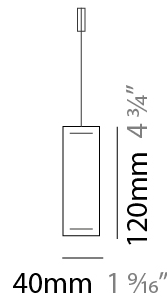

PROJECT	
TYPE	
SPECIFIER	
QUANTITY	
DATE	

LED120 SUSPENSION

D71026-

base number   Color   Finish
Temperature   Options

1. To build a product code in our configurator select the specify button on the base model # product page
2. To build a manual product code on this datasheet choose from the options listed below in blue font and add the suffix to the base model #

GENERAL

Series: Woodlin
Subseries: LED120
Brand: Tunto
Division: Design
Mounting Type: Suspension
Mounting Location: Ceiling
Subcategory: Profile

PHYSICAL

Shape: Rectangle
Length (mm): 1600
Length (in): 63
Width (mm): 40
Width (in): 1 9/16
Height (mm): 120
Height (in): 4 3/4
Max. Overall Height (mm): 2120
Max. Overall Height (in): 83 7/16
Light Distribution: Direct / Indirect
Diffuser: Opal
Fixture Finish: WAL / ASH / OAK / BLK / WHI
Fixture Material: Wood
Cable Details: 2000mm / 78 3/4"

ELECTRICAL

Lamp Type: LED
Input Wattage (W): 74
Total Output Wattage (W): 63
Dimming: Tri-Mode (Non-Dimming and Phase Dimming (120Vac only) and 0-10V Dimming)
Driver Included: Yes
Driver Location: Integrated
Driver Type: Constant Current - Universal
Driver Class: Class 2
Input Voltage (V): 120 - 277
Constant Current (MA): 700

LED

Color Temperature (°K): 2700 / 3000 / 4000
Max. Delivered Lumen (lm): 3600
CRI: >93 CRI
Lamp Life (hrs): 50000

OPTICAL

RATINGS AND CERTIFICATIONS

Certified By: Certified for North American Standards
IP rating: IP20