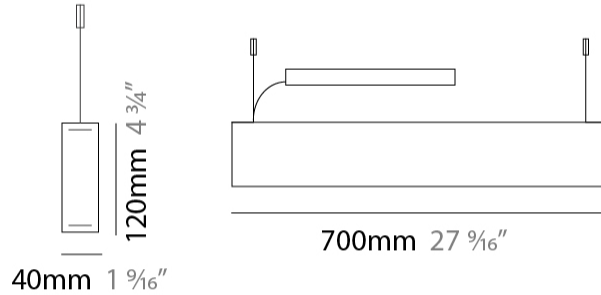

PROJECT
TYPE
SPECIFIER
QUANTITY
DATE

LED120 SUSPENSION

D71023-

base number
Color   Finish
Temperature   Options

1. To build a product code in our configurator select the specify button on the base model # product page
2. To build a manual product code on this datasheet choose from the options listed below in blue font and add the suffix to the base model #

GENERAL

Series: Woodlin
Subseries: LED120
Brand: Tunto
Division: Design
Mounting Type: Suspension
Mounting Location: Ceiling
Subcategory: Profile

PHYSICAL

Shape: Rectangle
Length (mm): 700
Length (in): 27 ⁹/₁₆
Width (mm): 40
Width (in): 1 ⁹/₁₆
Height (mm): 120
Height (in): 4 ³/₄
Max. Overall Height (mm): 2120
Max. Overall Height (in): 83 ⁷/₁₆
Light Distribution: Direct / Indirect
Diffuser: Opal
Fixture Finish: [WAL / ASH / OAK / BLK / WHI](#)
Fixture Material: Wood
Cable Details: 2000mm / 78 3/4"

ELECTRICAL

Lamp Type: LED
Input Wattage (W): 32
Total Output Wattage (W): 25.3
Dimming: Tri-Mode (Non-Dimming and Phase Dimming (120Vac only) and 0-10V Dimming)
Driver Included: Yes
Driver Location: Integrated
Driver Type: Constant Current - Universal
Driver Class: Class 2
Input Voltage (V): 120 - 277
Constant Current (MA): 700

LED

Color Temperature (°K): [2700 / 3000 / 4000](#)
Max. Delivered Lumen (lm): 1500
CRI: >93 CRI
Lamp Life (hrs): 50000

OPTICAL

RATINGS AND CERTIFICATIONS

Certified By: Certified for North American Standards
IP rating: IP20