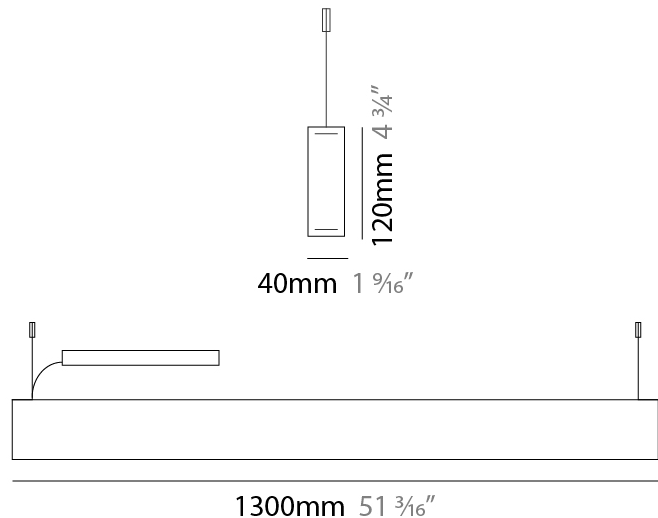

PROJECT _____
TYPE _____
SPECIFIER _____
QUANTITY _____
DATE _____

LED120 SUSPENSION

D71025-

base number
Color   Finish
Temperature   Options

1. To build a product code in our configurator select the specify button on the base model # product page
2. To build a manual product code on this datasheet choose from the options listed below in blue font and add the suffix to the base model #

GENERAL

Series: Woodlin
Subseries: LED120
Brand: Tunto
Division: Design
Mounting Type: Suspension
Mounting Location: Ceiling
Subcategory: Profile

PHYSICAL

Shape: Rectangle
Length (mm): 1300
Length (in): 51 ³/₁₆
Width (mm): 40
Width (in): 1 ⁹/₁₆
Height (mm): 120
Height (in): 4 ³/₄
Max. Overall Height (mm): 2120
Max. Overall Height (in): 83 ⁷/₁₆
Light Distribution: Direct / Indirect
Diffuser: Opal
Fixture Finish: [WAL / ASH / OAK / BLK / WHI](#)
Fixture Material: Wood
Cable Details: 2000mm / 78 3/4"

ELECTRICAL

Lamp Type: LED
Input Wattage (W): 60
Total Output Wattage (W): 50.1
Dimming: Tri-Mode (Non-Dimming and Phase Dimming (120Vac only) and 0-10V Dimming)
Driver Included: Yes
Driver Location: Integrated
Driver Type: Constant Current - Universal
Driver Class: Class 2
Input Voltage (V): 120 - 277
Constant Current (MA): 700

LED

Color Temperature (°K): [2700 / 3000 / 4000](#)
Max. Delivered Lumen (lm): 3260
CRI: >93 CRI
Lamp Life (hrs): 50000

OPTICAL

RATINGS AND CERTIFICATIONS

Certified By: Certified for North American Standards
IP rating: IP20