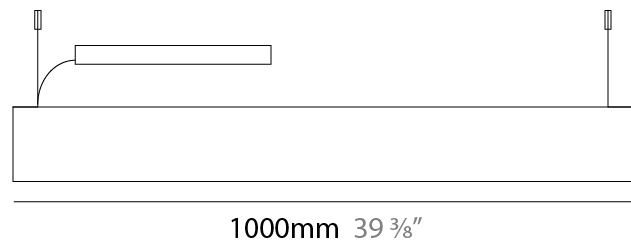

PROJECT
TYPE
SPECIFIER
QUANTITY
DATE

LED120 SUSPENSION

D71024-

base number   Color   Finish
Temperature   Options

1. To build a product code in our configurator select the specify button on the base model # product page
2. To build a manual product code on this datasheet choose from the options listed below in blue font and add the suffix to the base model #

GENERAL

Series: Woodlin
Subseries: LED120
Brand: Tunto
Division: Design
Mounting Type: Suspension
Mounting Location: Ceiling
Subcategory: Profile

PHYSICAL

Shape: Rectangle
Length (mm): 1000
Length (in): 39 3/8
Width (mm): 40
Width (in): 1 9/16
Height (mm): 120
Height (in): 4 3/4
Max. Overall Height (mm): 2120
Max. Overall Height (in): 83 7/16
Light Distribution: Direct / Indirect
Diffuser: Opal
Fixture Finish: WAL / ASH / OAK / BLK / WHI
Fixture Material: Wood
Cable Details: 2000mm / 78 3/4"

ELECTRICAL

Lamp Type: LED
Input Wattage (W): 46
Total Output Wattage (W): 38
Dimming: Tri-Mode (Non-Dimming and Phase Dimming (120Vac only) and 0-10V Dimming)
Driver Included: Yes
Driver Location: Integrated
Driver Type: Constant Current - Universal
Driver Class: Class 2
Input Voltage (V): 120 - 277
Constant Current (MA): 700

LED

Color Temperature (°K): 2700 / 3000 / 4000
Max. Delivered Lumen (lm): 2200
CRI: >93 CRI
Lamp Life (hrs): 50000

OPTICAL

RATINGS AND CERTIFICATIONS

Certified By: Certified for North American Standards
IP rating: IP20