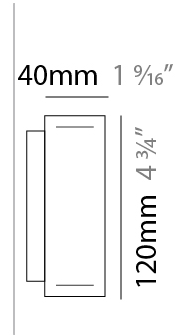

LED120 SURFACE

D73029- -

base number
Color   Finish
Temperature   Options

1. To build a product code in our configurator select the specify button on the base model # product page
2. To build a manual product code on this datasheet choose from the options listed below in blue font and add the suffix to the base model #

GENERAL

Series: Woodlin
Subseries: LED120
Brand: Tunto
Division: Design
Mounting Type: Surface
Mounting Location: Wall
Subcategory: Profile

PHYSICAL

Shape: Rectangle
Length (mm): 700
Length (in): 27 ⁹/₁₆
Width (mm): 40
Width (in): 1 ⁹/₁₆
Height (mm): 120
Height (in): 4 ³/₄
Extension (mm): 40
Extension (in): 1 ⁹/₁₆
Light Distribution: Direct / Indirect
Diffuser: Opal
Fixture Finish: [WAL / ASH / OAK / BLK / WHI](#)
Fixture Material: Wood

ELECTRICAL

Lamp Type: LED
Input Wattage (W): 31
Total Output Wattage (W): 25.3
Dimming: Tri-Mode (Non-Dimming and Phase Dimming (120Vac only) and 0-10V Dimming)
Driver Included: Yes
Driver Location: Remote
Driver Type: Constant Current - Universal
Driver Class: Class 2
Housing: ENCP3
Input Voltage (V): 120 - 277
Constant Current (MA): 700

LED

Color Temperature (°K): [2700 / 3000 / 4000](#)
Max. Delivered Lumen (lm): 1500
CRI: >93 CRI
Lamp Life (hrs): 50000

OPTICAL

RATINGS AND CERTIFICATIONS

Certified By: Certified for North American Standards
IP rating: IP20

PROJECT
TYPE
SPECIFIER
QUANTITY
DATE

700mm 27 ⁹/₁₆"

Indirect