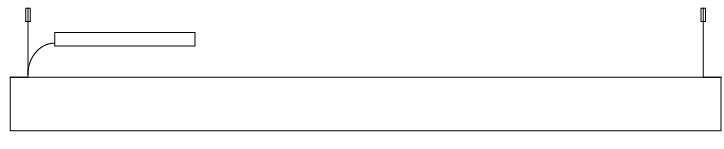

PROJECT	
TYPE	
SPECIFIER	
QUANTITY	
DATE	

LED120 SUSPENSION

D71026-

base number   Color   Finish
Temperature   Options

1. To build a product code in our configurator select the specify button on the base model # product page
2. To build a manual product code on this datasheet choose from the options listed below in blue font and add the suffix to the base model #

GENERAL

Series: Woodlin
Subseries: LED120
Brand: Tunto
Division: Design
Mounting Type: Suspension
Mounting Location: Ceiling
Subcategory: Profile

PHYSICAL

Shape: Rectangle
Length (mm): 1600
Length (in): 63
Width (mm): 40
Width (in): 1 9/16
Height (mm): 120
Height (in): 4 3/4
Max. Overall Height (mm): 2120
Max. Overall Height (in): 83 7/16
Light Distribution: Direct / Indirect
Diffuser: Opal
Fixture Finish: WAL / ASH / OAK / BLK / WHI
Fixture Material: Wood
Cable Details: 2000mm / 78 3/4"

ELECTRICAL

Lamp Type: LED
Input Wattage (W): 74
Total Output Wattage (W): 63
Dimming: Tri-Mode (Non-Dimming and Phase Dimming (120Vac only) and 0-10V Dimming)
Driver Included: Yes
Driver Location: Integrated
Driver Type: Constant Current - Universal
Driver Class: Class 2
Input Voltage (V): 120 - 277
Constant Current (MA): 700

LED

Color Temperature (°K): 2700 / 3000 / 4000
Max. Delivered Lumen (lm): 3600
CRI: >93 CRI
Lamp Life (hrs): 50000

OPTICAL

RATINGS AND CERTIFICATIONS

Certified By: Certified for North American Standards
IP rating: IP20